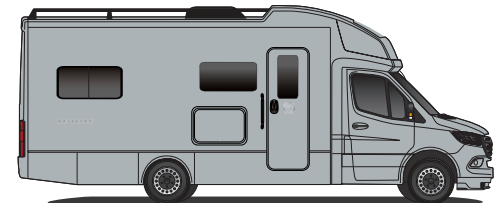

Monotone

AVALANCHE GRAY

FOR SALES CALL 256-356-8661 AND PARTS & SERVICE CALL 256-356-0261 OR VISIT TIFFINMOTORHOMES.COM

105 2ND ST NW RED BAY, AL 35582

TIFFIN
MOTORHOMES

All trademarks and logos are owned or used under license by Tiffin Motor Homes, Inc. and include, but are not limited to; TIFFIN®, MANY ADVENTURES. ONE DREAM™, ALLEGRO®, ALLEGRO BREEZE®, ALLEGRO RED®, PHAETON®, ALLEGRO BUS®, ZEPHYR®, WAYFARER®, ROUGHING IT SMOOTHLY®, OPEN ROAD®, BYWAY™, and associated logos and emblems.

Unauthorized use of any trademark of Tiffin Motor Homes, Inc. is strictly prohibited.

© Copyright 2026 Tiffin Motor Homes, Inc.

All options may not be available in every model. Because of progressive improvements and specifications, standard and optional equipment are subject to change without notice or obligation. For all information concerning the limited warranty provided by Tiffin, please refer to the full written limited warranty set forth on the Tiffin website or held by our authorized dealerships.

Please note, some interior furnishings not included.