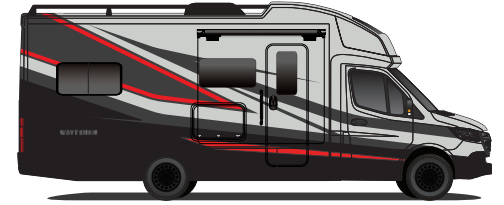

Premium Paint System

Generation 8 Paint Schemes

G8 CARBON HEAT